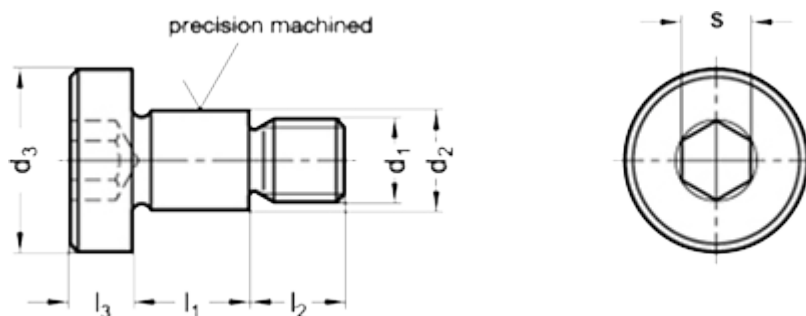

Article number: 207321M101214NI

Description: E+G Shoulder screw  
GN 732.1-M10-12-14-NI

## Measures