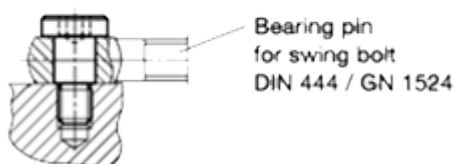

Application example

d_1	= M 10
d_2	= 12 -0.05/-0.08
d_3	= 19
$l_1 +0.20/+0.13$	= 14
l_2	= 13
l_3	= 6
s	= 6
Weight in (g)	= 19